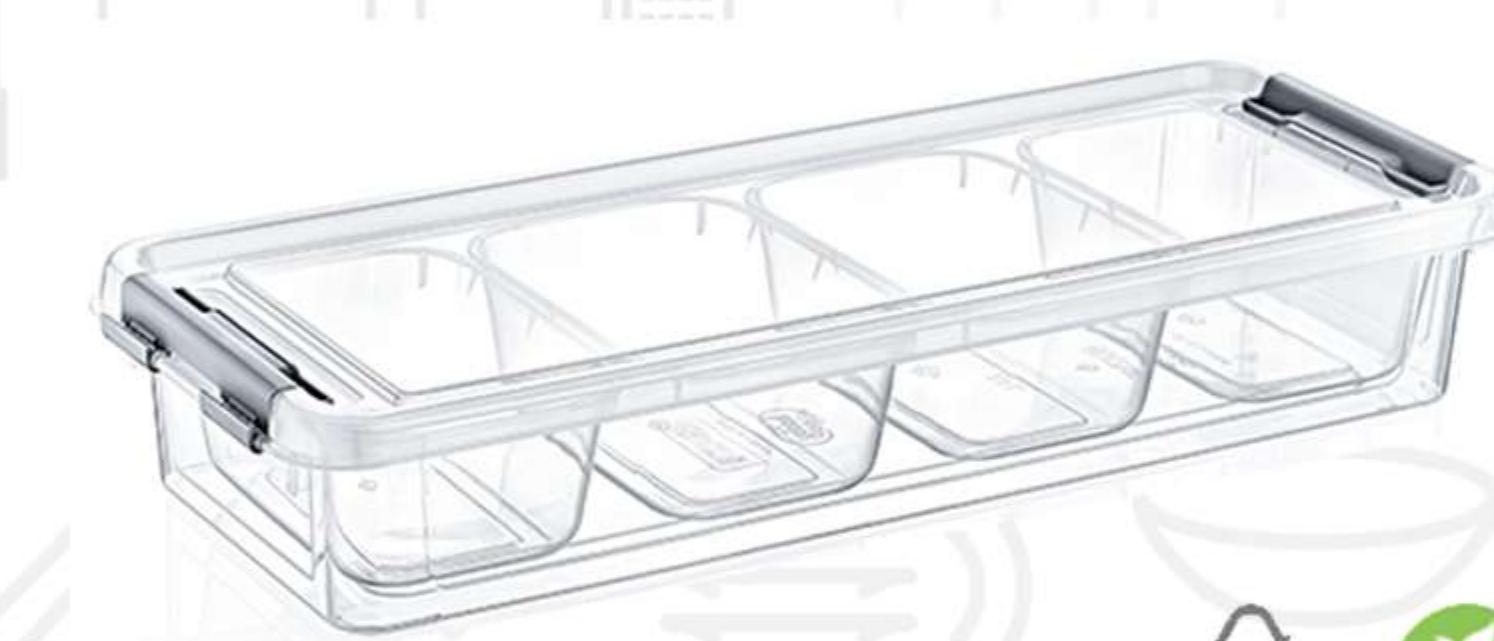

NICKEL PAPER BASKET NO LIT

12 LTR

Household > Hobby Life > Bins & Laundry Buckets

PREMIUM LUNCH BOX WITH FIGURED DESIGN WITH LID

1L

MULTI ROUND STORAGE BOX WITH LID

0.6L, 1.2L, 2.1L, 3.4L,

MAGIC PICNIC 32PCS WITH LID

32 pcs (Glass, Plate, Spoon etc)

RECT FOOD SAVER WITH LID & AIRTIGHT

0.4L, 1.4L, 2.6L, 4.3L,

PREMIUM ORGANIZER BOX WITH LID

TENT STORAGE WITH LID

1.2L,

4 COMPARTMENTS ORGANISER BOX

RECT SMART STORAGE BOX WITH LID / 3 SECTION

1.5L

SOFRESH

1L, 1.5L

ROUND SMART STORAGE BOX WITH LID / 3 SECTION

1.5L

Household > Hobby Life > Bins & Laundry Buckets

STORMAX STORAGE BOX WITH LID

2.5L, 3L, 5L, 12L, 16L, 20L, 30L, 35L, 55L

MULTI ROUND STORAGE BOX WITH LID

0.6L, 1.2L, 2.1L, 3.4L,

RECT FOOD SAVER WITH LID & AIRTIGHT

0.4L, 1.4L, 2.6L, 4.3L,

TENT STORAGE WITH LID

1.2L,

RECT SMART STORAGE BOX WITH LID / 3 SECTION

1.5L