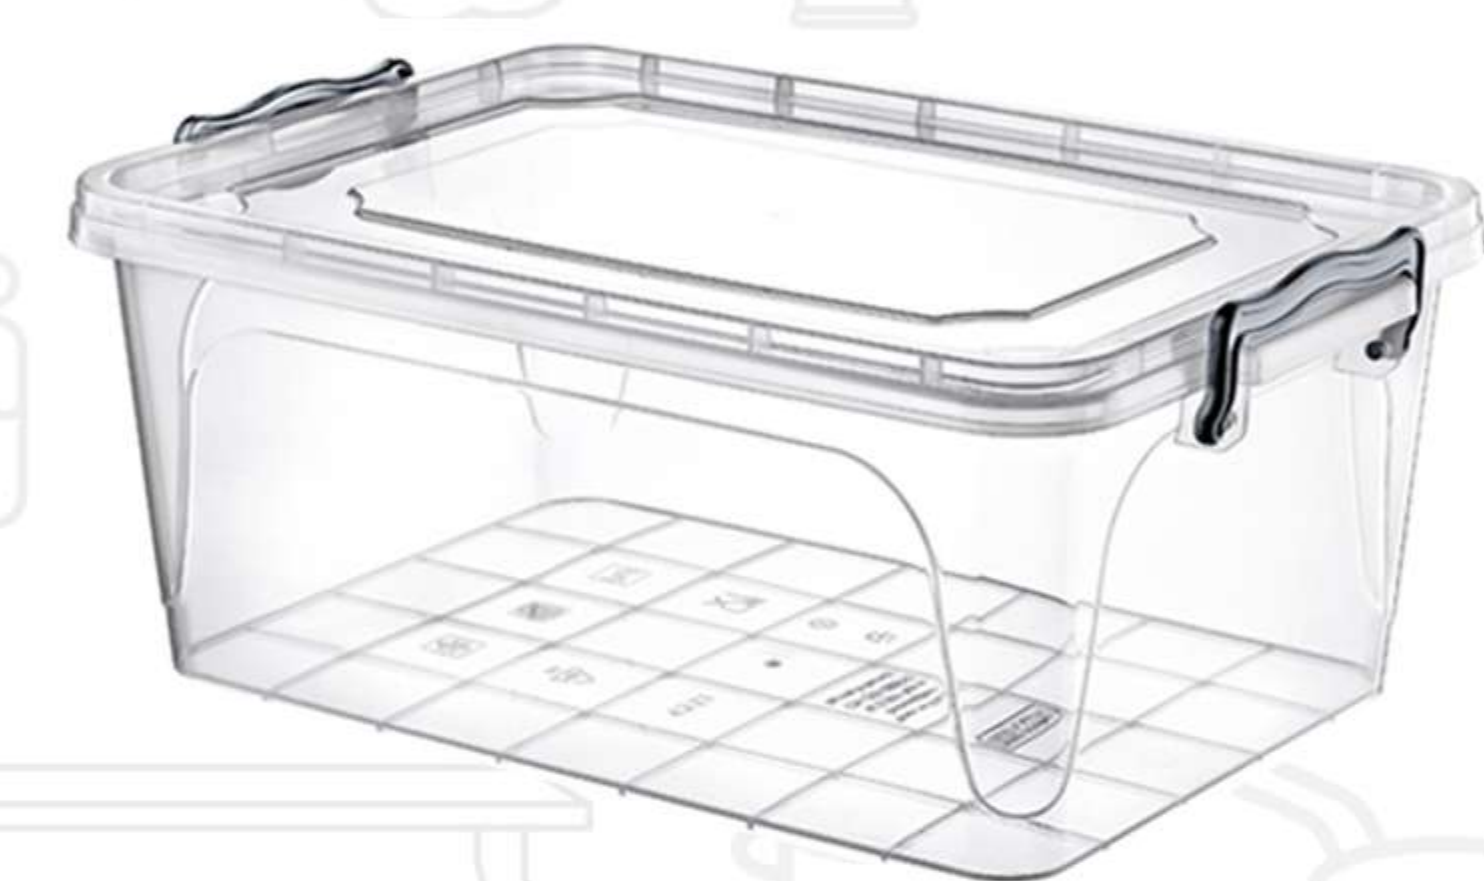

RECT MULTI BOX WITH LID

1.2L, 2L, 3.8L, 13L, 20L,