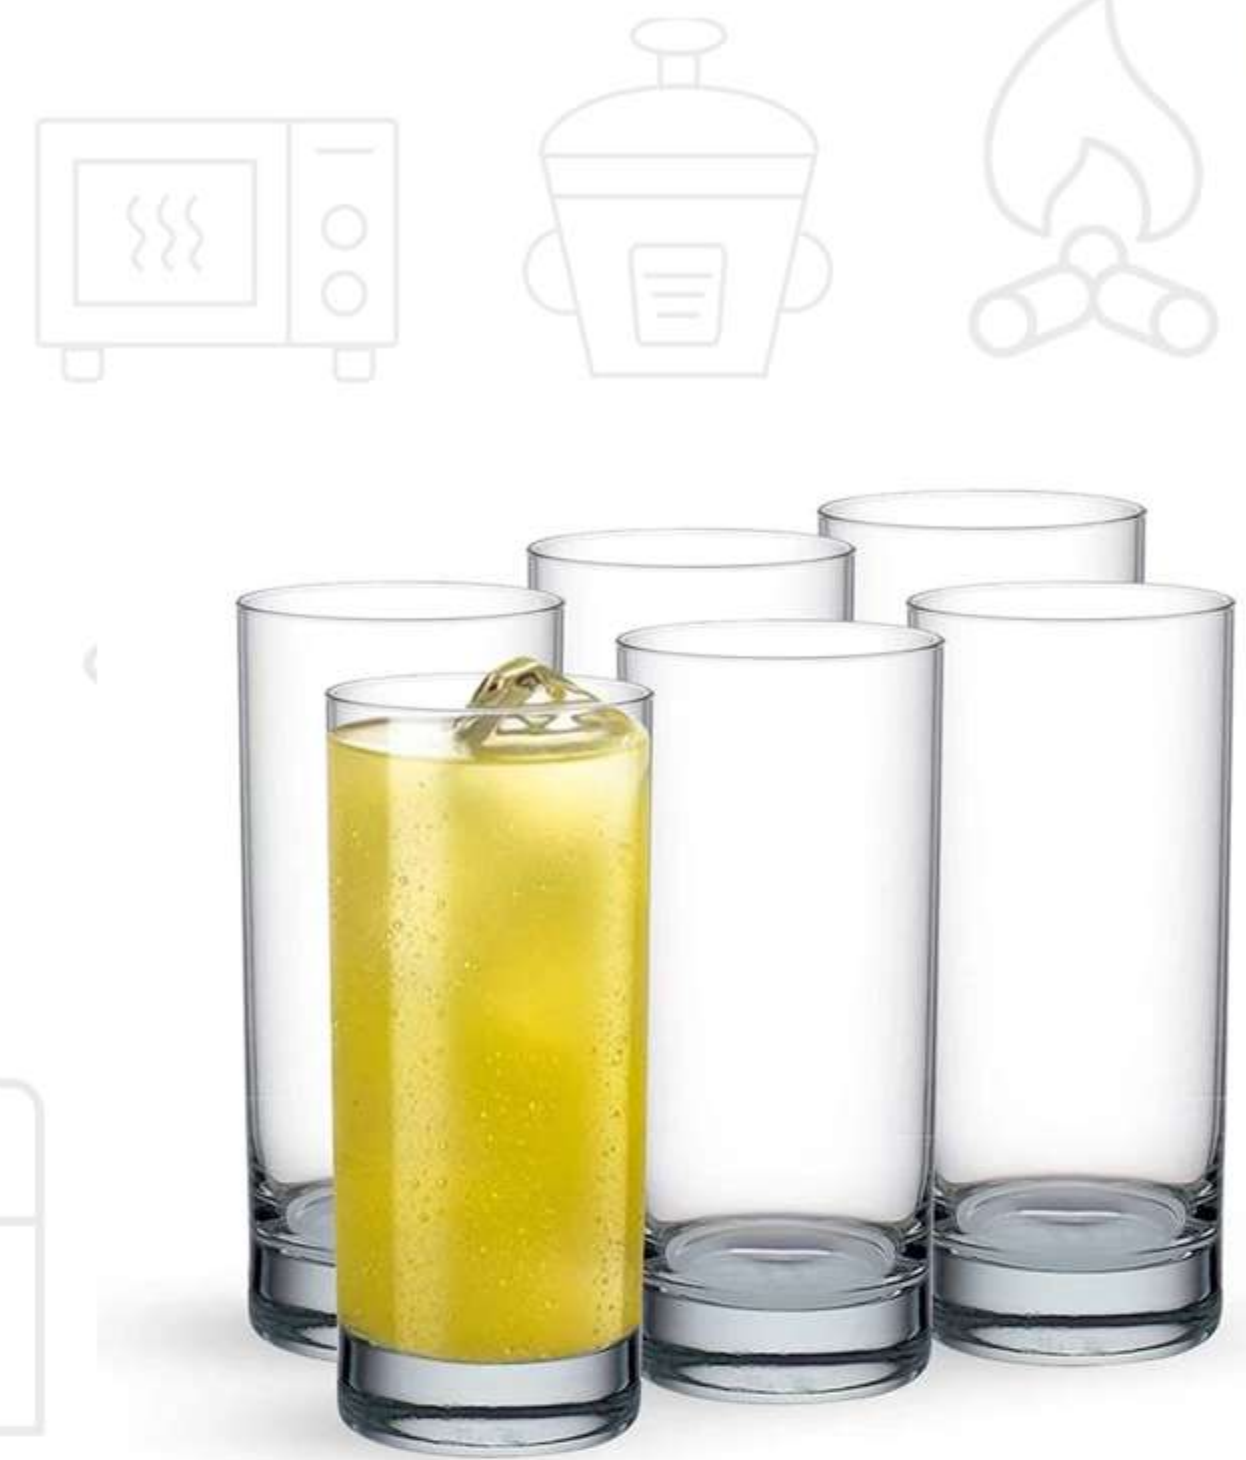

- SMART-3L
- SMART-5L
- SMART-7.5L

WHISTLE SUITABLE
Inner & Outer Lid

SAFETY VALVE
Inner & Outer Lid

RUBBER GASKET
Inner & Outer Lid

RICH PRESSURE COOKER

Household > Rich > Glassware

GLASS (ZB13D)

GLASS CUP - 1076

GLASS CUP P-187

GLASS CUP (65153)

JUICE GLASS 1801

GLASS CUP (ZB111)

ICE CREAM BOWL IC1025
- 10.1*10.7CM

ICE CREAM CUP ZB19
- 6PC Set

ICE CREAM CUP F166-1
- 6PC Set
- 120 ML

GLASS WINE CUP